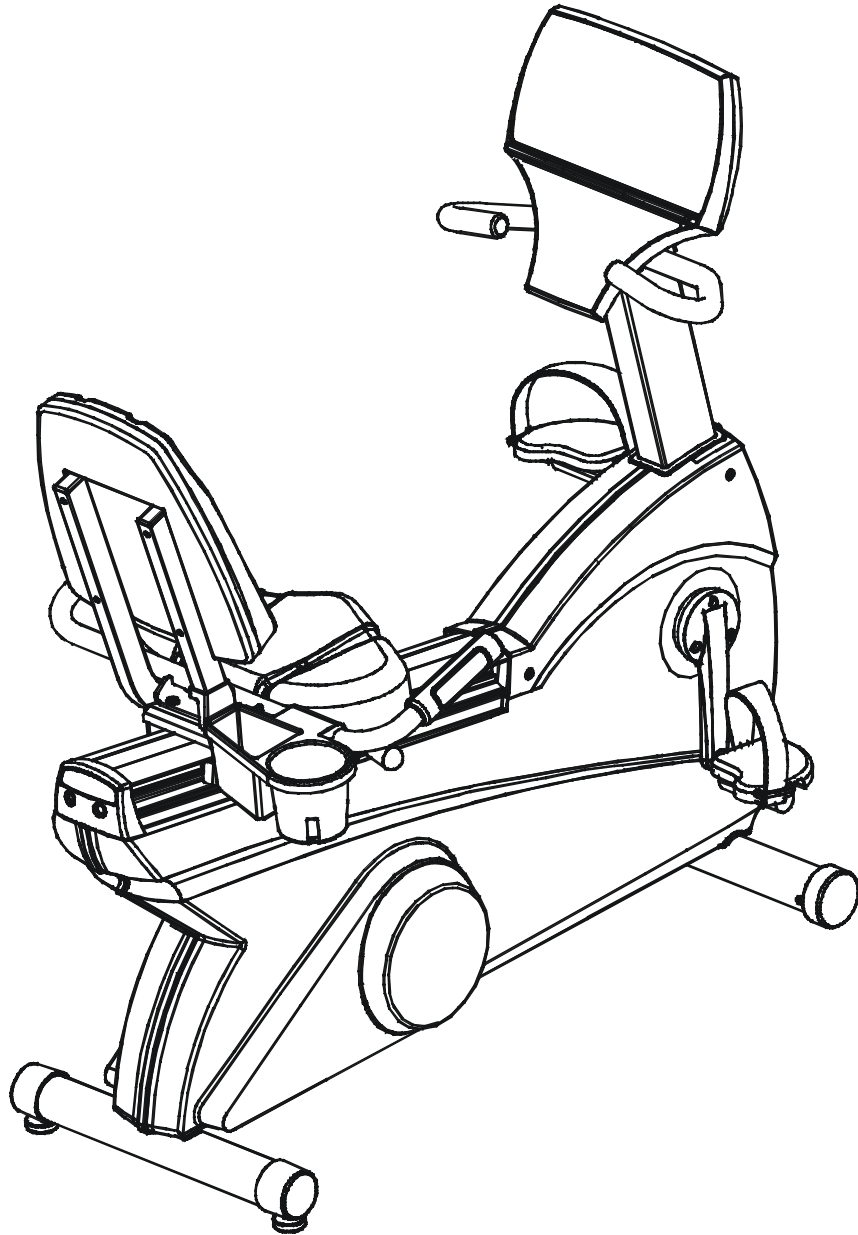

LifeFitness

Arctic Silver 95RE Recumbent Bike

Customer Support Services
PARTS MANUAL

rev 01 May 2008

OPERATION MANUAL – (ENG) OPERATION MANUAL – (F/S/P) OPERATION MANUAL – (G/D/I) OPERATION MANUAL – (JAP) OPERATION MANUAL – (CHI) OPERATION MANUAL – (KOR) OPERATION MANUAL – (RUS)	M051-00K39-A133 M051-00K39-A134 M051-00K39-A135 M051-00K39-A136 M051-00K39-A137 M051-00K39-A138 M051-00K39-A139
POWER SUPPLY: 12V; 4.5A Without Line Cord	118E-00001-0161
LINE CORD: DOM. 10A 125V	0017-00003-0704
LINE CORD: CON 10A 250V	0017-00003-0691
LINE CORD: 10A; UK	0017-00003-0889
LINE CORD: AUSTRALIA	0017-00003-0918
HARDWARE BAG	GK39-00002-0009
TOUCH UP PAINT: SPRAY CAN .5 OZ BOTTLE W/APPLICATOR .33 OZ PEN	0017-00008-0204 0017-00008-0205 0017-00008-0206
SERVICE MANUAL	M051-00K39-B012

	Page
CONSOLE ASSEMBLY	4
CONSOLE SUPPORT ASSEMBLY	6
SHROUDS, END CAP, CRANKARMS AND PEDALS	7
BELTS	8
RESISTOR ASSEMBLY	9
POWER CONTROL BOARD	10
ALTERNATOR W/PULLEY	11
CRANKSHAFT AND BEARING ASSEMBLY	12
INTERMEDIATE SHAFT AND BEARING ASSEMBLY	13
IDLER BRACKET ASSEMBLY	14
SEAT ASSEMBLY	15
SEAT BOTTOM ASSEMBLY	16
SEAT FRAME ASSEMBLY	17
SEAT PADS AND ACCESSORY TRAY	18
EXTRUSION ASSEMBLY	19
SEAT LOCKING ASSEMBLY	20
WHEEL AND LEVELER	21
CABLES	22

The version –04 95Re will have both Telemetry and Life Pulse sensors for reading Heart Rate.

CONSOLE ASSEMBLY	
GK63-00002-0063	KIT: SERVICE CONSOLE W/FM NTSC ENG
GK63-00002-0064	KIT: SERVICE CONSOLE W/FM NTSC SPN
GK63-00002-0065	KIT: SERVICE CONSOLE W/FM NTSC JAP
GK63-00002-0066	KIT: SERVICE CONSOLE W/FM NTSC FRN
GK63-00002-0067	KIT: SERVICE CONSOLE W/FM NTSC POR
GK63-00002-0068	KIT: SERVICE CONSOLE W/FM PAL ENG
GK63-00002-0069	KIT: SERVICE CONSOLE W/FM PAL GER
GK63-00002-0070	KIT: SERVICE CONSOLE W/FM PAL SPN
GK63-00002-0071	KIT: SERVICE CONSOLE W/FM PAL FRN
GK63-00002-0072	KIT: SERVICE CONSOLE W/FM PAL ITL
GK63-00002-0073	KIT: SERVICE CONSOLE W/FM PAL DUT
GK63-00002-0074	KIT: SERVICE CONSOLE W/FM PAL POR